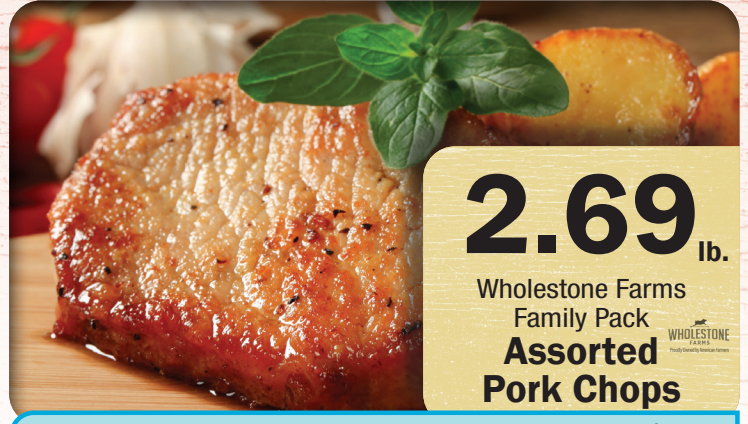

Ad Items Good Thursday, June 18 Through Wednesday, June 24, 2026

FRESH MEAT

8.99 lb.
USDA Choice
**Boneless Beef
Top Sirloin Steak**

2.69 lb.
Wholestone Farms
Family Pack
**Assorted
Pork Chops**

Center Cut Loin Chops, Family Pack . . . 10/\$10