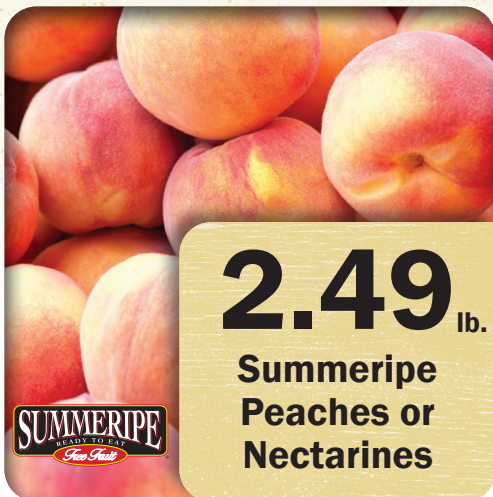

10 lb. Tube
**93% Lean
Ground Beef 6⁸⁹** lb.

Wholestone Farms
**Boneless Pork
Loin Roast 2⁴⁹** lb.

Family Pack
**Gold'n Plump
Chicken Leg Quarters . . . 79[¢]** lb.
*10 lb. Bag...\$7.90
Gold'n Plump Whole Grade A Fryers ... 1.99/lb.*

5-6 oz. Pkg.
Select Varieties
**Hormel
Pepperoni 4⁴⁹**

19.2-24 oz. Pkg.
Select Varieties
**Pilgrim's Breaded
Chicken Nuggets 5⁹⁹**

24-32 oz. Pkg., Select Varieties
**Wimmer's Natural
Casing Wieners or
Fairbury Hot Dogs 10⁹⁹**

12 oz. Pkg., Select Varieties
**Our Family
Sliced Bacon. 4⁹⁹**

16 oz. Pkg.
**Our Family
Pollock Fillets. 5⁹⁹**

FRESH PRODUCE

2.49 lb.
**Summeripe
Peaches or
Nectarines**

Fresh
**Bi-Color
Sweet Corn 6/\$2**