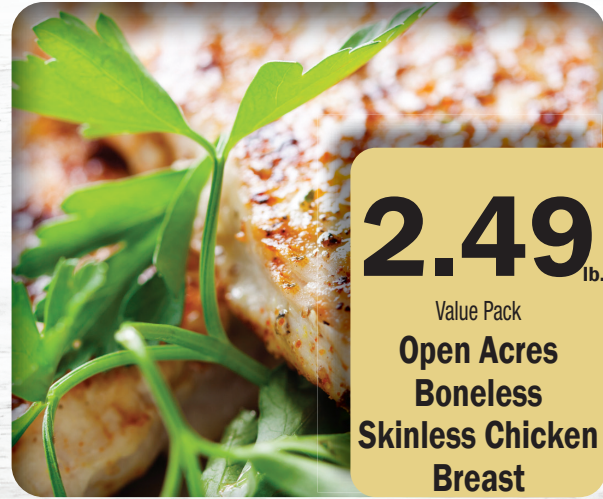

**Ad Items Good Thursday, April 25 Through Wednesday, May 1, 2024**

**1.99** lb.  
Wholestone Farms  
All Natural, Family Pack  
**Bone-In Assorted Pork Chops**

**5.99** lb.  
USDA Choice  
**Sirloin Tip Roast**