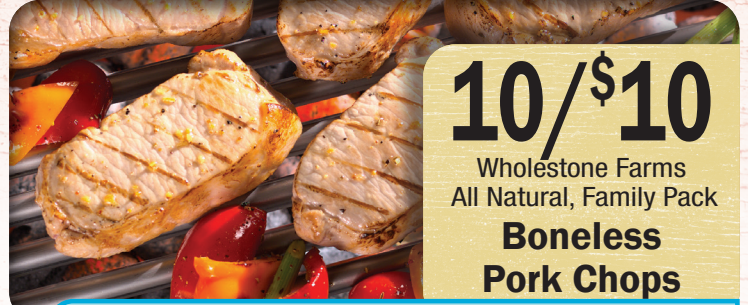

Ad Items Good Thursday, July 2 Through Wednesday, July 8, 2026

4th of July Savings

FRESH MEAT

13.99 lb.

USDA
Boneless Beef Rib Eye Steak

Bar S Smoked Sausage, 2-2.5 lb. 5.99/ea.

10/\$10

Wholstone Farms
All Natural, Family Pack
Boneless Pork Chops